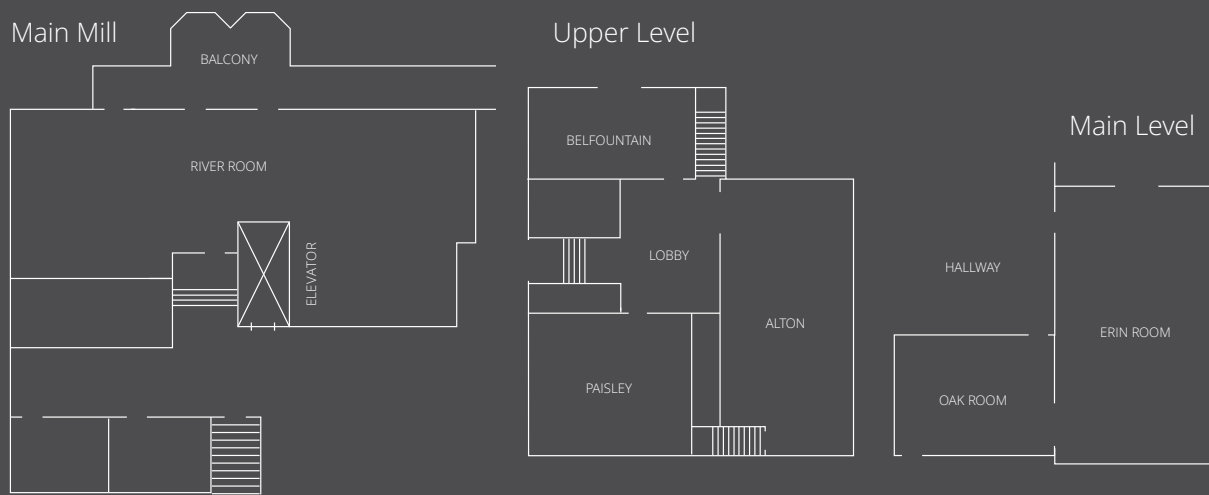

# 52 guestrooms

## 6 meeting rooms

Less than an hour from Toronto, in the scenic Hills of Headwaters region of Caledon, is the ideal location for your next corporate event. Tranquility and natural beauty will inspire your team to greatness at Millcroft Inn & Spa. Constructed over a century ago as a knitting mill, this unique heritage building situated on Millcroft's stunning 100-acre property offers several meeting room and banquet options for your event, whether a small to mid-sized conference, meeting or corporate retreat.

FLOORPLANS

#### Main Level Conference Rooms

Meeting Room	Size	Area (sq. ft.)	Theatre	Classroom	U-Shape	Boardroom	Banquet	Hollow Square
River Room	67.3' x 25.3'	1703	40	20	18	18	80	22
Erin Room	23' x 41.4'	952	80	55	34	28	60	42
Alton	23' x 41.4'	952	80	40	34	26	54	42
Paisley	23' x 21'	483	30	18	15	16	24	20
Belfountain	23.7' x 13.9'	329	N/A	N/A	N/A	12	N/A	N/A
Oak Room	20' x 14.5'	290	N/A	N/A	N/A	N/A	8	N/A